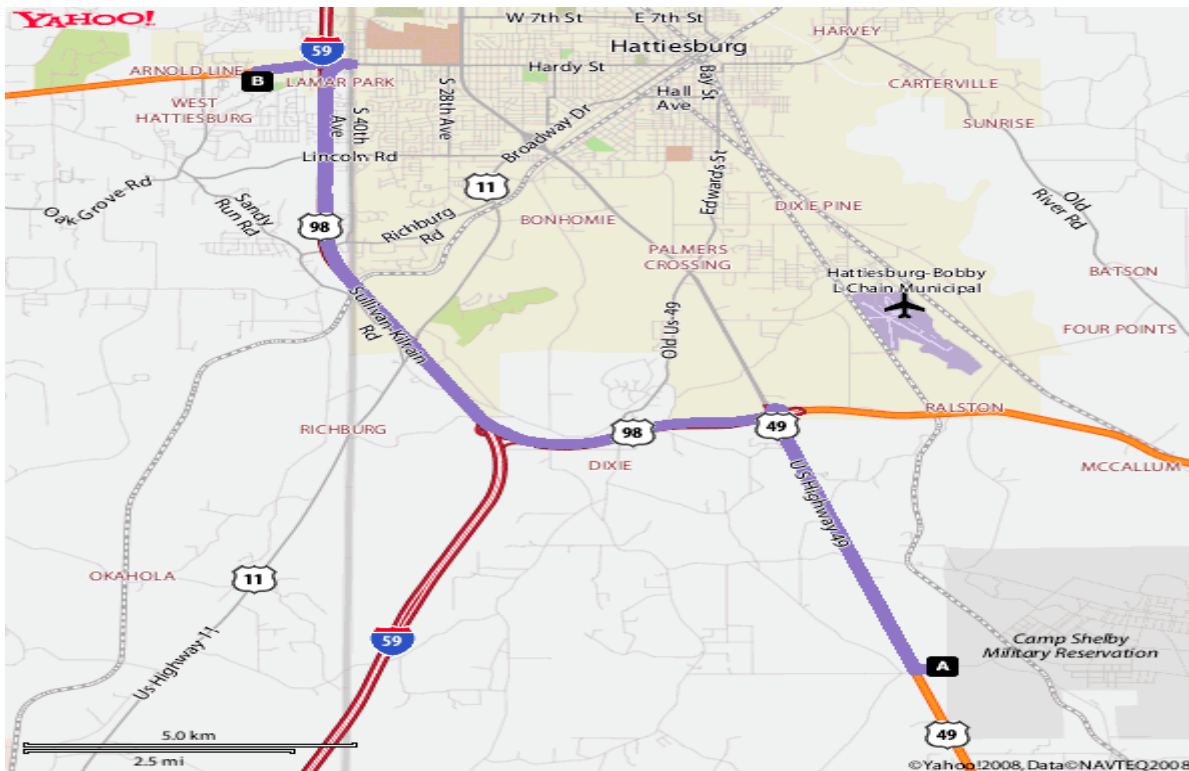

Directions from Camp Shelby to Southgate Realty, LLC TCS Lodging

1. Start at **S. GATE RD.**, Hattiesburg going toward **US HWY 49** - .3 miles
2. Turn Right on **US HWY 49 N** – 4.2 miles
3. Take ramp onto **US-98 W** toward Columbia/Laurel – 2.7 miles
4. Take exit **#65B** towards Columbia onto **Hardy St.** - .8 miles
5. Take a Left onto **MAYFAIR RD** - .1 miles
6. Turn Right onto **MILLBRANCH RD** - .1 miles
7. Turn Left into **Milbranch Office Suites Phase II**
8. Turn Right at **Office #60** Southgate Realty, LLS TCS Lodging